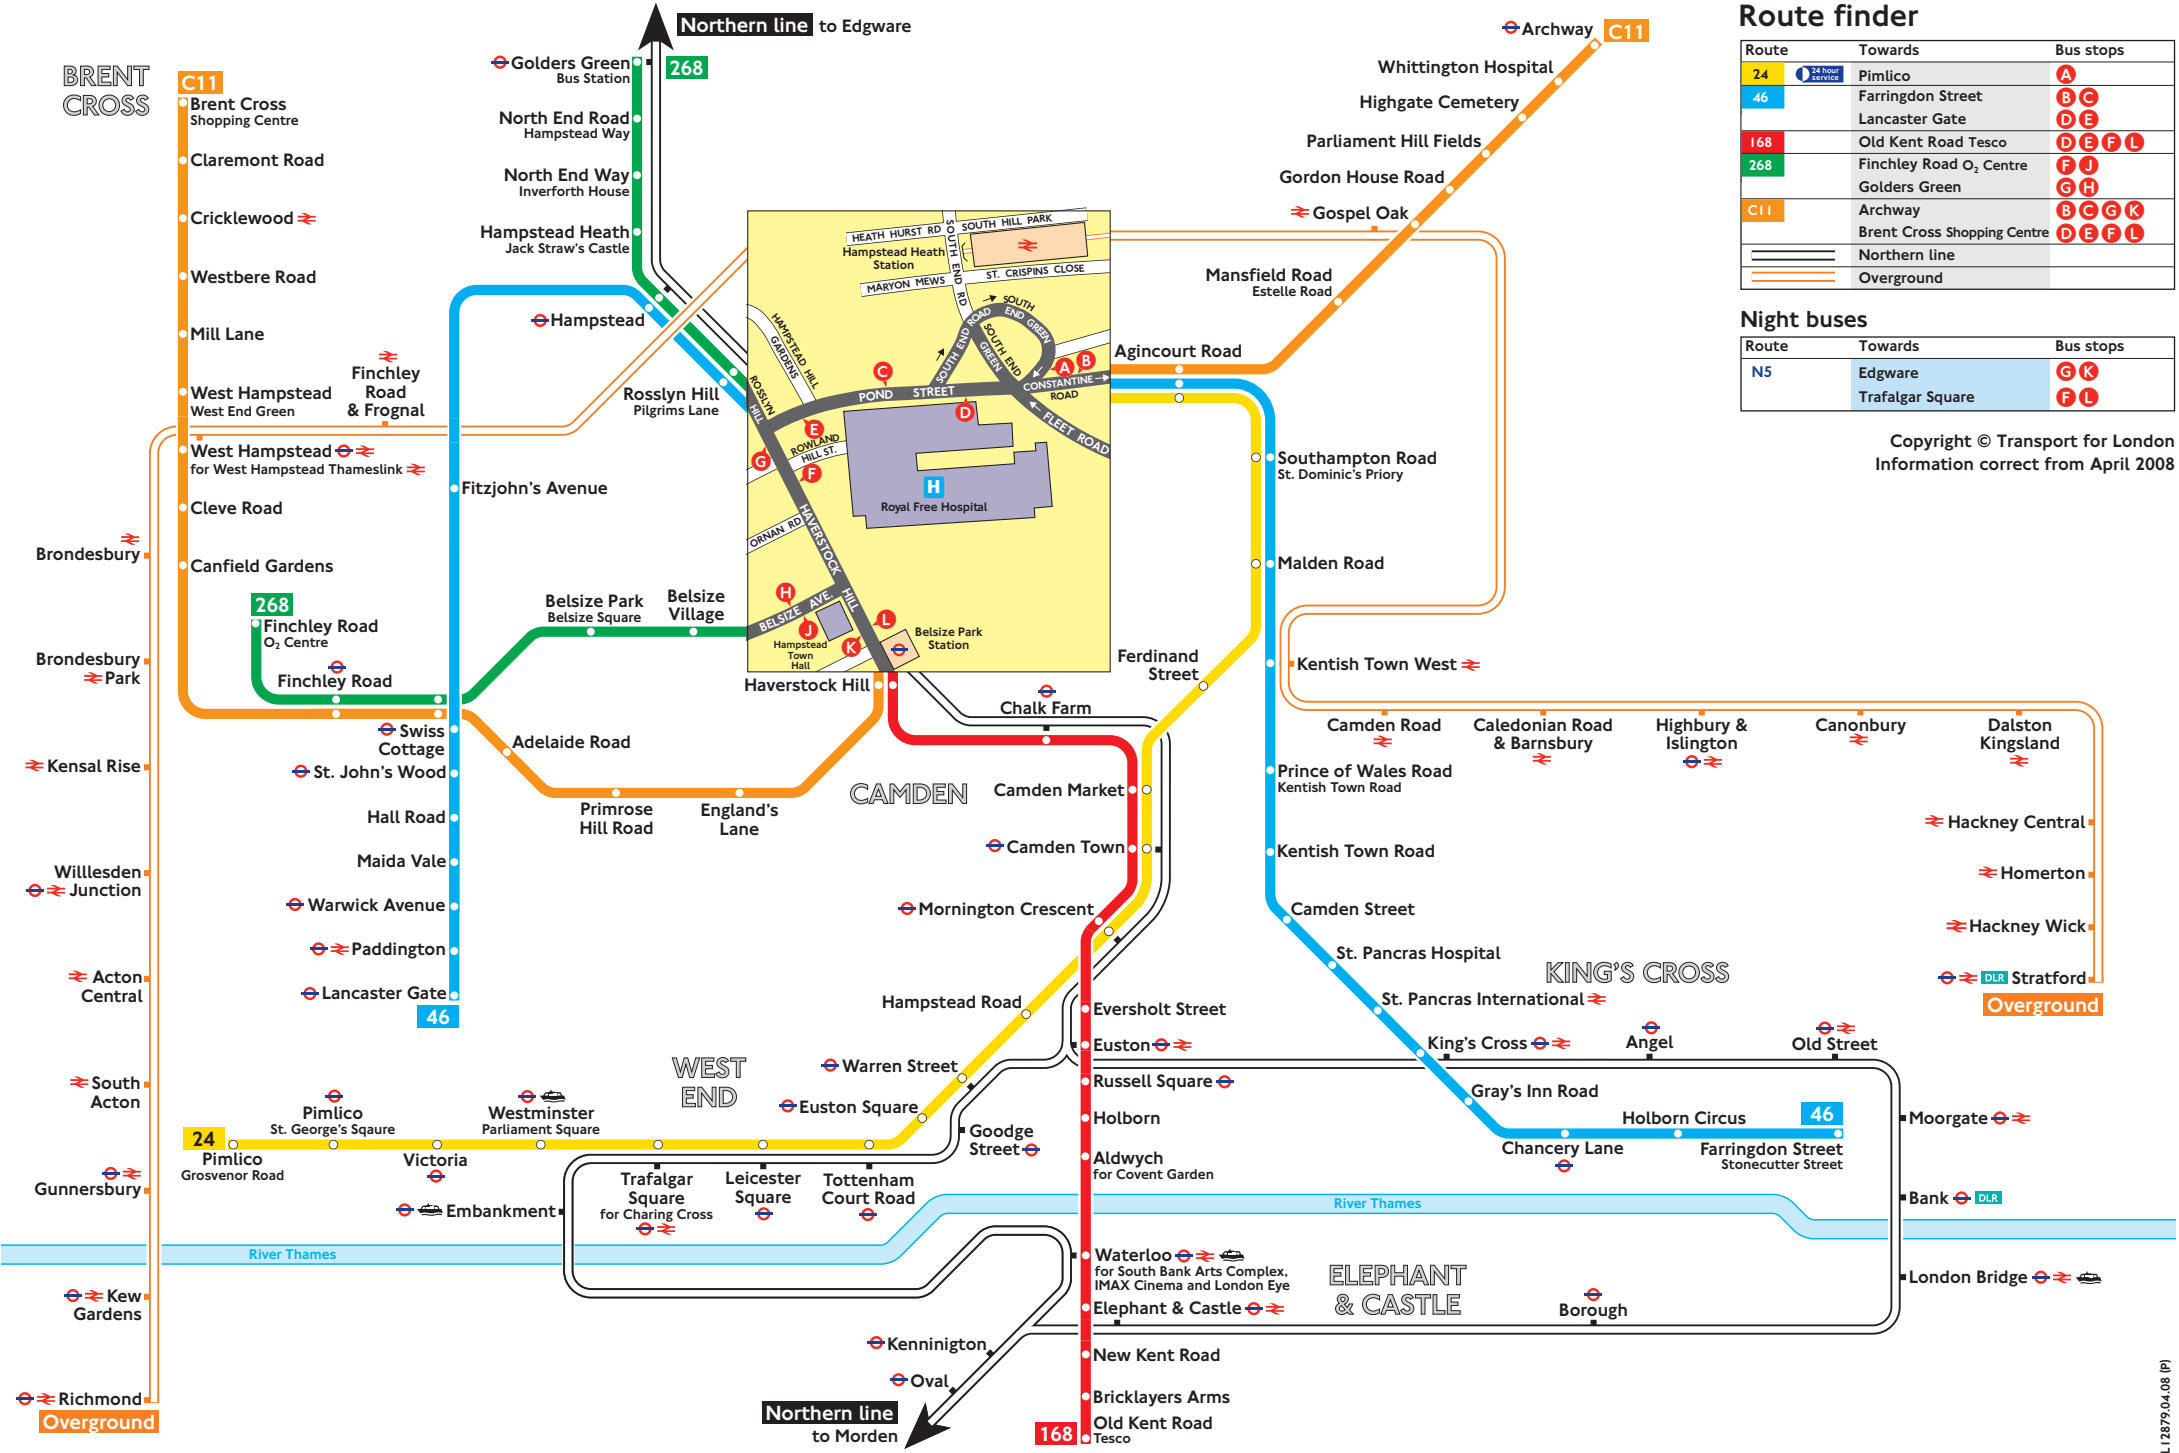

Buses, Tube and trains from Royal Free Hospital (Hampstead Heath)

Route finder

Route	Towards	Bus stops
24	Pimlico	A
46	Farringdon Street	B C
	Lancaster Gate	D E
168	Old Kent Road Tesco	D E F L
268	Finchley Road O ₂ Centre	F J
	Golders Green	G H
C11	Archway	B C G K
	Brent Cross Shopping Centre	D E F L
Northern line		
Overground		

Night buses

Route	Towards	Bus stops
N5	Edgware	G K
	Trafalgar Square	F L

Copyright © Transport for London
Information correct from April 2008